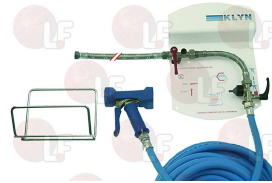

KLARCO OR.P039.00.00

KLARCO OR.P147.00.00

3359803 CRUSHPROOF PISTOL
with rapid coupling

SEKO LB00297031

SEKO LB970119E/C

3359531 QUICK COUPLING \varnothing 1/2" F

Hose reels

Suitable for:

3359532 HOSE-END FITTING COUPLING FOR GUN 1/2"

SEKO SF970122

3090209 HOSE END FITTING WITH NON-RETURN VALVE

SEKO LB00.0111

3359801 KLIN WASHING STATION 1 PRODUCT
with washing pipe 15 m
for washing

SEKO LB00297104

3025742 SET OF 1 PRODUCT STATION TAP

SEKO LB00297001

SEKO LB970101

3025743 TAP 2 OUTLETS

SEKO LB00297002

3359498 WASHING AND DISINFECTION CONTROL BOX
for 1 product
with pipe 20 m and gun

SEKO CEP1200APA000000