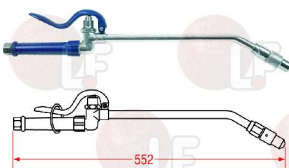

3359836 WATER GUN FRONT TRIGGER
connection \varnothing 1/2"F

3359818 WATER GUN REAR TRIGGER
connection \varnothing 1/2"F

3359871 WASH GROUP 20 m
with retractor - with wall bracket
pipe fitting \varnothing 1/2"

3359809 HI-FLOW SPRAY VALVE
connection \varnothing 3/4"-14 NPT
flowrate 12.43 L/min

3359868 HOSE REEL SPRAY EXTENSION VALVE
connection \varnothing 3/8" npt

3359836 WATER GUN FRONT TRIGGER
connection \varnothing 1/2"F