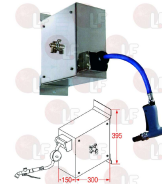

3359809 HI-FLOW SPRAY VALVE
connection \varnothing 3/4"-14 NPT
flowrate 12.43 L/min

3359868 HOSE REEL SPRAY EXTENSION VALVE
connection \varnothing 3/8" npt

3359836 WATER GUN FRONT TRIGGER
connection \varnothing 1/2"F

Suitable for:

3359818 WATER GUN REAR TRIGGER
connection \varnothing 1/2"F

Hose reels

Suitable for:

3359865 WASHING UNIT WITH PIPE 10 m

3359864 WASHING UNIT WITH PIPE 5 m

3359836 WATER GUN FRONT TRIGGER
connection \varnothing 1/2"F