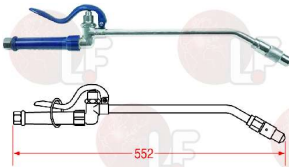

Rel. 2013-08082205

Suitable for:

Hose reels

3359809 HI-FLOW SPRAY VALVE
connection \varnothing 3/4"-14 NPT
flowrate 12.43 L/min

Suitable for:

3359868 HOSE REEL SPRAY EXTENSION VALVE
connection \varnothing 3/8" npt

3359869 WASH GROUP 10 m
with retractor - with wall bracket
pipe fitting \varnothing 1/2"

3359809 HI-FLOW SPRAY VALVE
connection \varnothing 3/4"-14 NPT
flowrate 12.43 L/min

3359868 HOSE REEL SPRAY EXTENSION VALVE
connection \varnothing 3/8" npt

3359809 HI-FLOW SPRAY VALVE
connection \varnothing 3/4"-14 NPT
flowrate 12.43 L/min

3359868 HOSE REEL SPRAY EXTENSION VALVE
connection \varnothing 3/8" npt

3359836 WATER GUN FRONT TRIGGER
connection \varnothing 1/2"F