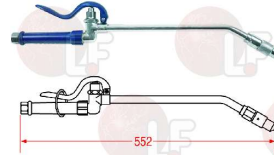

Rel. 2013-08082205

Suitable for:

Hose reels

3359809 HI-FLOW SPRAY VALVE
connection \varnothing 3/4"-14 NPT
flowrate 12.43 L/min

Suitable for:

3359868 HOSE REEL SPRAY EXTENSION VALVE
connection \varnothing 3/8" npt

3359869 WASH GROUP 10 m
with retractor - with wall bracket
pipe fitting \varnothing 1/2"

3359809 HI-FLOW SPRAY VALVE
connection \varnothing 3/4"-14 NPT
flowrate 12.43 L/min

3359868 HOSE REEL SPRAY EXTENSION VALVE
connection \varnothing 3/8" npt