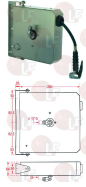

EMMEPI 8C2178

KLARCO 0R.P146.00.00

3359559 HYDRO-GUN NITO 1
with adjusting spray
jet pipe 45 cm

KLARCO 0R.P039.00.00

KLARCO 0R.P147.00.00

3359555 WASHING UNIT MIDIREEL
with automatic retractor
rubber pipe EPDM \varnothing 13 mm
pull-out pipe length 300 cm
complete with shower ECO/F
for wall mounting
rotation 180°