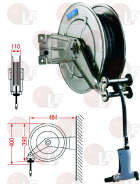

3359809 HI-FLOW SPRAY VALVE
connection \varnothing 3/4"-14 NPT
flowrate 12.43 L/min

3359868 HOSE REEL SPRAY EXTENSION VALVE
connection \varnothing 3/8" npt

3359836 WATER GUN FRONT TRIGGER
connection \varnothing 1/2"F

Suitable for:

3359818 WATER GUN REAR TRIGGER
connection \varnothing 1/2"F

Hose reels

Suitable for:

3359865 WASHING UNIT WITH PIPE 10 m

3359864 WASHING UNIT WITH PIPE 5 m

3359836 WATER GUN FRONT TRIGGER
connection \varnothing 1/2"F