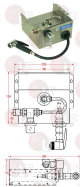

3359809 HI-FLOW SPRAY VALVE
connection \varnothing 3/4"-14 NPT
flowrate 12.43 L/min

3359868 HOSE REEL SPRAY EXTENSION VALVE
connection \varnothing 3/8" npt

3359836 WATER GUN FRONT TRIGGER
connection \varnothing 1/2"F

3359818 WATER GUN REAR TRIGGER
connection \varnothing 1/2"F

3359518 AUTOMATIC SANITIZING CONTROL BOX

CHAVONNET 1592-04

3759071 WATER GUN FRONT TRIGGER \varnothing 1/2"F

ECHTERMANN 2449.20-1

3359553 WALL MOUNTED WASHING UNIT MINIREEL
stainless steel case aisi 304
with automatic retractor
EPDM hose \varnothing 13 mm
pull-out hose length 1600 mm
complete with shower ECO/F
for mounting to any machine